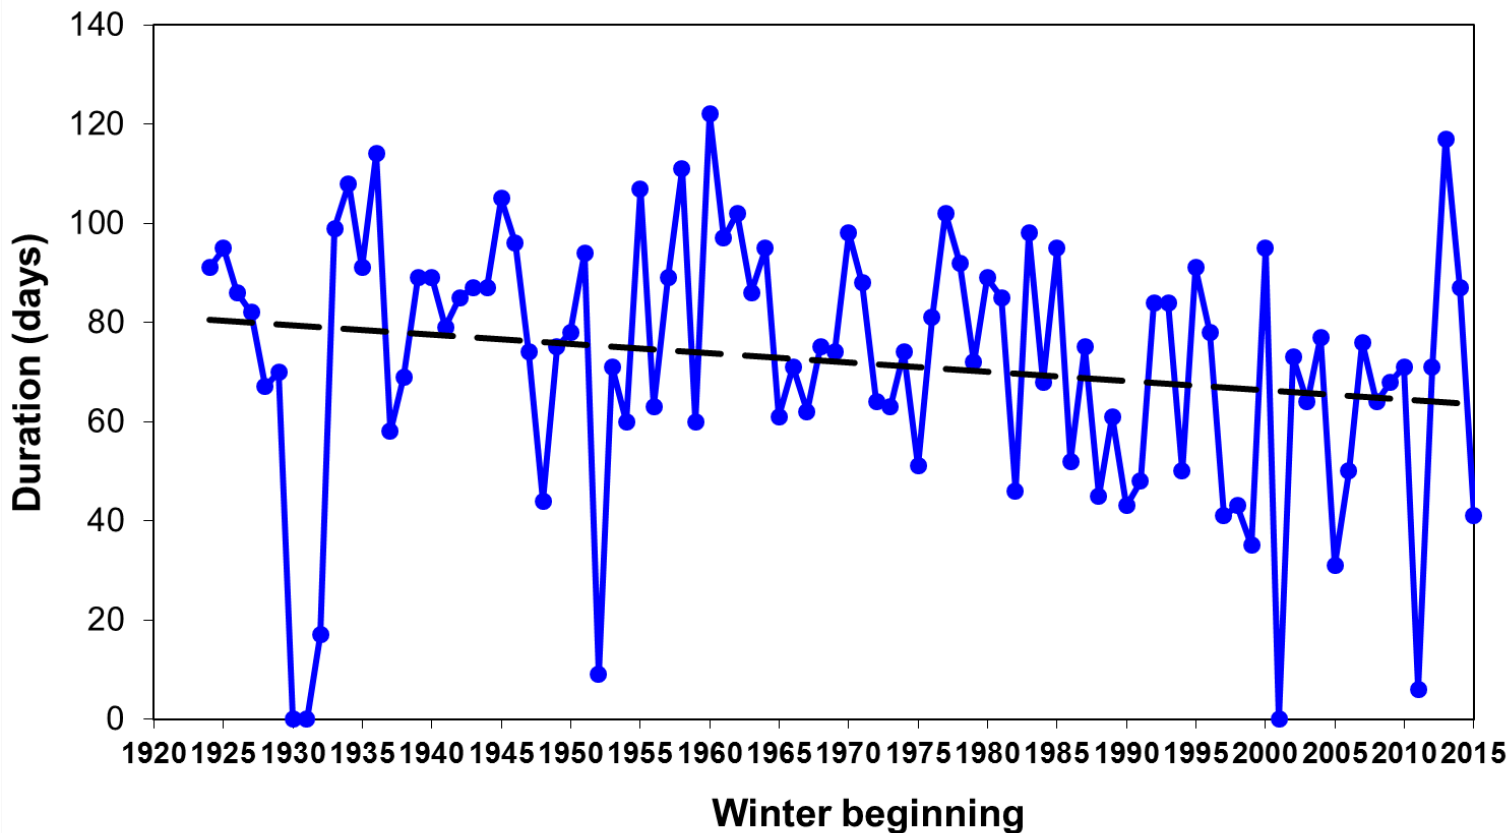

Gull Lake Ice Cover

Gull Lake ice freeze and thaw dates